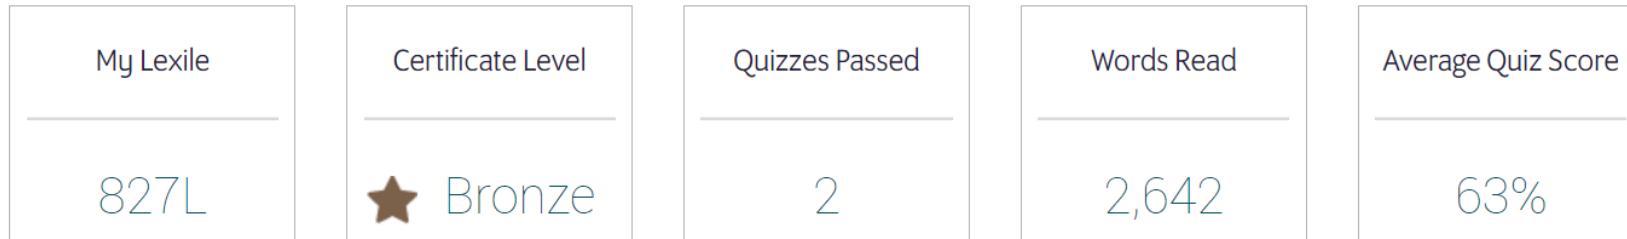

Student Results

Home 탭의 바(bar)는 Scholastic Literacy Pro에서의 학생 데이터를 보여줍니다. 이곳에 표시되는 결과는 My Results 탭에도 표시됩니다.

My Reading Interests:

All Time Favorite Stories   Celebrations   Nature & the Earth

Edit Reading Interests →

My Reading Interests 섹션은 학생들이 선택한 관심 분야를 나타냅니다. 독서 관심 분야를 선택하거나 편집하려면 Edit Reading Interest 버튼을 클릭하세요.

원하는 아이콘을 클릭하여 관심 카테고리를 선택하거나 선택 취소할 수 있습니다. 선택이 완료되면 Update My Reading List를 클릭합니다. 변경 사항을 저장하지 않고 화면을 닫으려면 Cancel을 클릭합니다. Reading Interest는 최대 3개까지 선택이 가능합니다.

새로 선택한 독서 관심 분야와 업데이트된 추천 도서 목록이 함께 Home 화면에 나타납니다.

What kind of books do you like?
Choose your interests (you can always change this later on).

3/3

Action & Adventure   All Time Favorite Stories   Animals & Pets   Around the World
Caring & Sharing   Celebrations   Everything Else   Famous People
Folktales & Legends   Food & Drink   Friends, Family & Growing Up   Fun & Games
Funny Stories   How Things Work   In the Past   Music & Art
Mystery   Nature & the Earth   Science Fiction & Fantasy   Space

Cancel   Update My Reading List